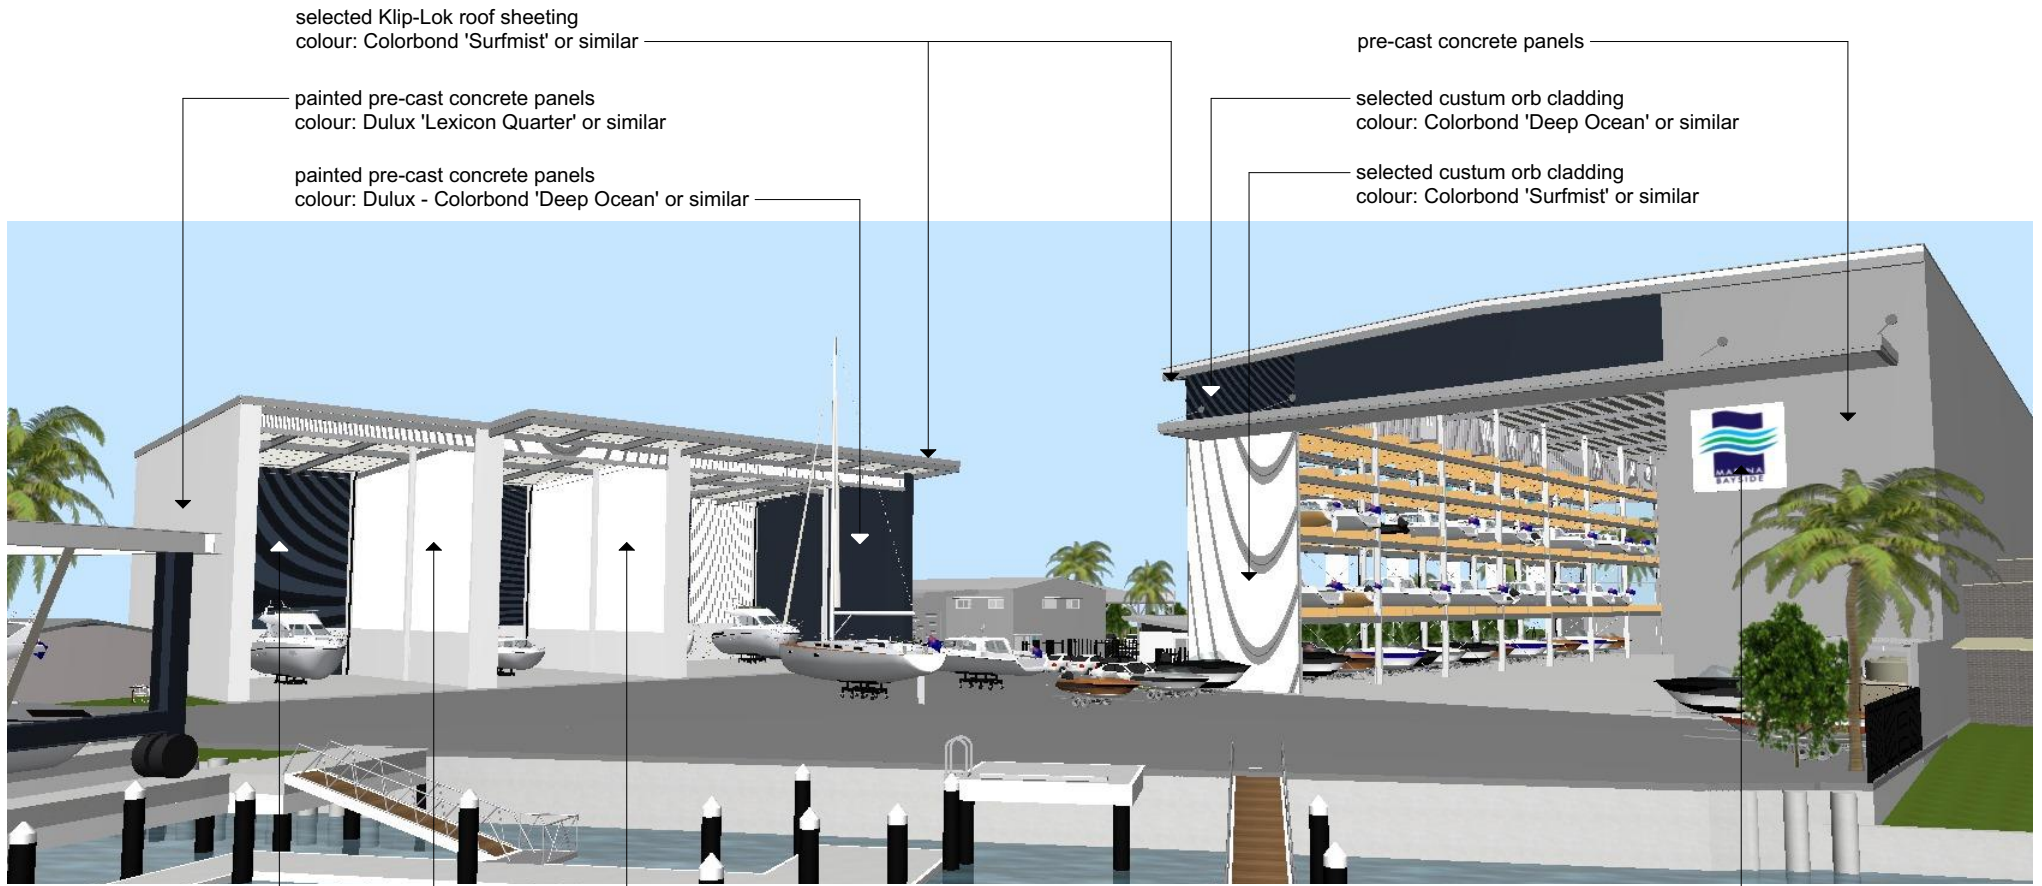

PROPOSED WORKING WATERFRONT DEVELOPMENT

selected Klip-Lok roof sheeting
colour: Colorbond 'Surfmist' or similar

Painted pre-cast concrete panels
colour: Dulux 'Lexicon Quarter' or similar

Painted pre-cast concrete panels
colour: Dulux - Colorbond 'Deep Ocean' or similar

pre-cast concrete panels

selected custom orb cladding
colour: Colorbond 'Deep Ocean' or similar

selected custom orb cladding
colour: Colorbond 'Surfmist' or similar

Marina Bayside signage

selected custom orb cladding
colour: Colorbond 'Surfmist' or similar